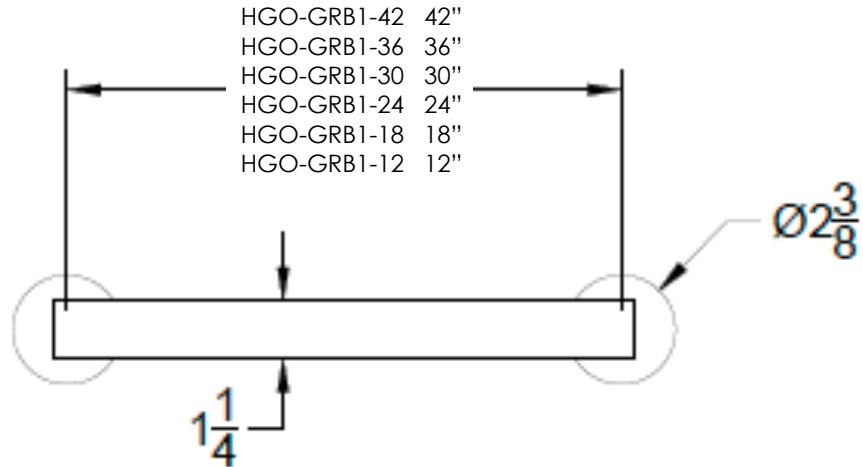

neelnox

LET
THERE
BE **DESIGN.**

FEATURES

- Premium 304 Grade Stainless Steel
- Solid Mount Construction
- Concealed Installation Hardware
- ADA Compliant

ADA Compliant

COLLECTION HUGO

GRAB BAR

Model	Product	Finishes Available
HGO-GRB1-12-P	12" Grab Bar	Multiple finishes available. Over 23 finishes to choose from.
HGO-GRB1-18-P	18" Grab Bar	
HGO-GRB1-24-P	24" Grab Bar	
HGO-GRB1-30-P	30" Grab Bar	
HGO-GRB1-36-P	36" Grab Bar	
HGO-GRB1-42-P	42" Grab Bar	

Dimensions in inches

FRONT

TOP

SIDE

NOTE: Dimensions subject to change without notice.