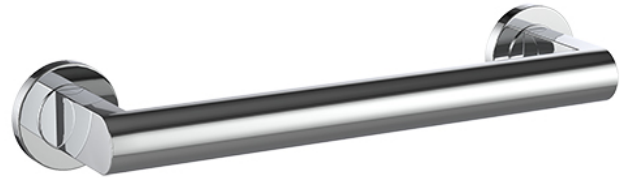

neelnox

LET
THERE
BE **DESIGN.**

FEATURES

- Premium 304 Grade Stainless Steel
- Solid Mount Construction
- Concealed Installation Hardware
- ADA Compliant

ADA Compliant

COLLECTION HUGO

GRAB BAR

Model	Product	Finishes Available
HGO-GRB1-12-P	12" Grab Bar	Multiple finishes available. Over 23 finishes to choose from.
HGO-GRB1-18-P	18" Grab Bar	
HGO-GRB1-24-P	24" Grab Bar	
HGO-GRB1-30-P	30" Grab Bar	
HGO-GRB1-36-P	36" Grab Bar	
HGO-GRB1-42-P	42" Grab Bar	

FINISHES

Polished (-P)	Antique Copper (-ACOP)	Polished Gold (-PGLD)
Brushed (-B)	Polished Brass (-PBR)	Brushed Copper (-BCOP)
Brushed Gold (-BGLD)	Matte White (-WHT)	Brushed Rose Gold (-BRGD)
Matte Black (-BLK)	Brushed Modern Bronze (-BMBRZ)	Brushed Black (-BRBLK)
Oil Rubbed Bronze (-ORB)	Glossy White (-GWHT)	Polished Black (-PBLK)
Brushed Brass (-BBS)	Polished Rose Gold (-PRGD)	Antique Nickel (-ANKL)
Brushed Bronze (-BRZ)	Unlacquered Brass (-UBRS)	Black Nickel (-NKBL)
Antique Brass (-ABRS)	Polished Nickel (-PNKL)	