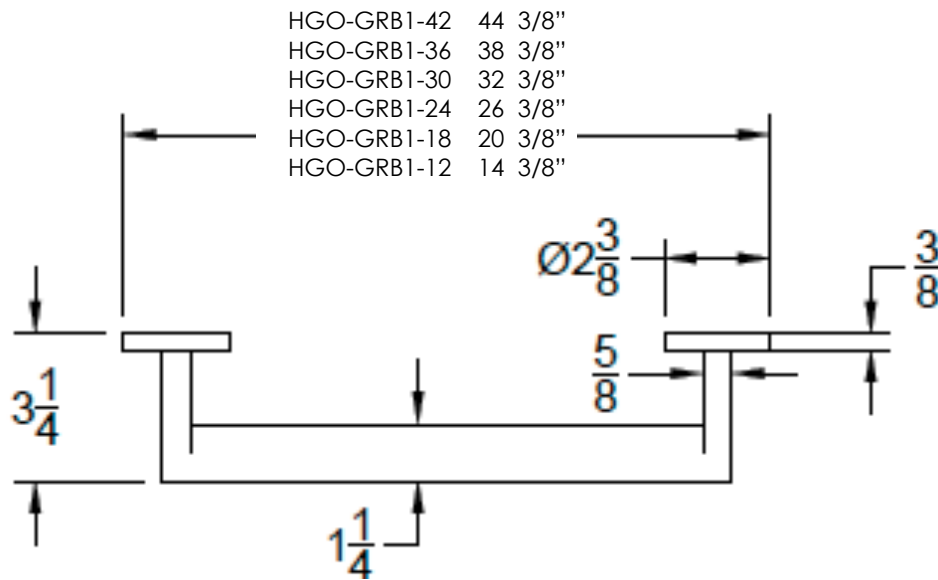

neelnox

LET
THERE
BE **DESIGN.**

FEATURES

- Premium 304 Grade Stainless Steel
- Solid Mount Construction
- Concealed Installation Hardware
- ADA Compliant

ADA Compliant

COLLECTION HUGO

GRAB BAR

Model	Product	Finishes Available
HGO-GRB1-12-P	12" Grab Bar	Multiple finishes available. Over 23 finishes to choose from.
HGO-GRB1-18-P	18" Grab Bar	
HGO-GRB1-24-P	24" Grab Bar	
HGO-GRB1-30-P	30" Grab Bar	
HGO-GRB1-36-P	36" Grab Bar	
HGO-GRB1-42-P	42" Grab Bar	

Dimensions in inches

FRONT

TOP

SIDE

NOTE: Dimensions subject to change without notice.